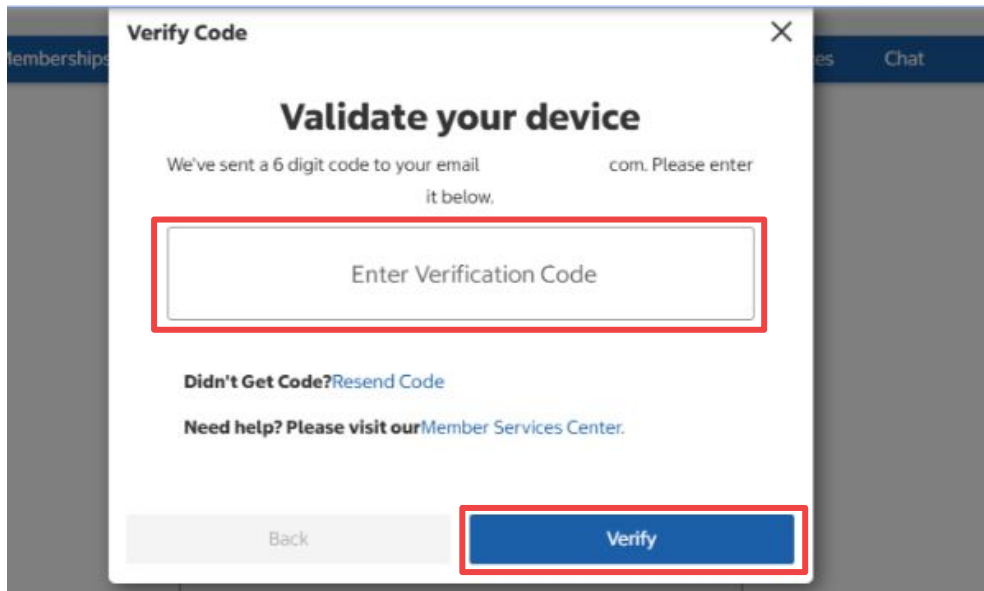

07 이메일 주소로 발송된 6자리의 인증 코드를 MFA 팝업창에 입력 후 Verify 를 클릭